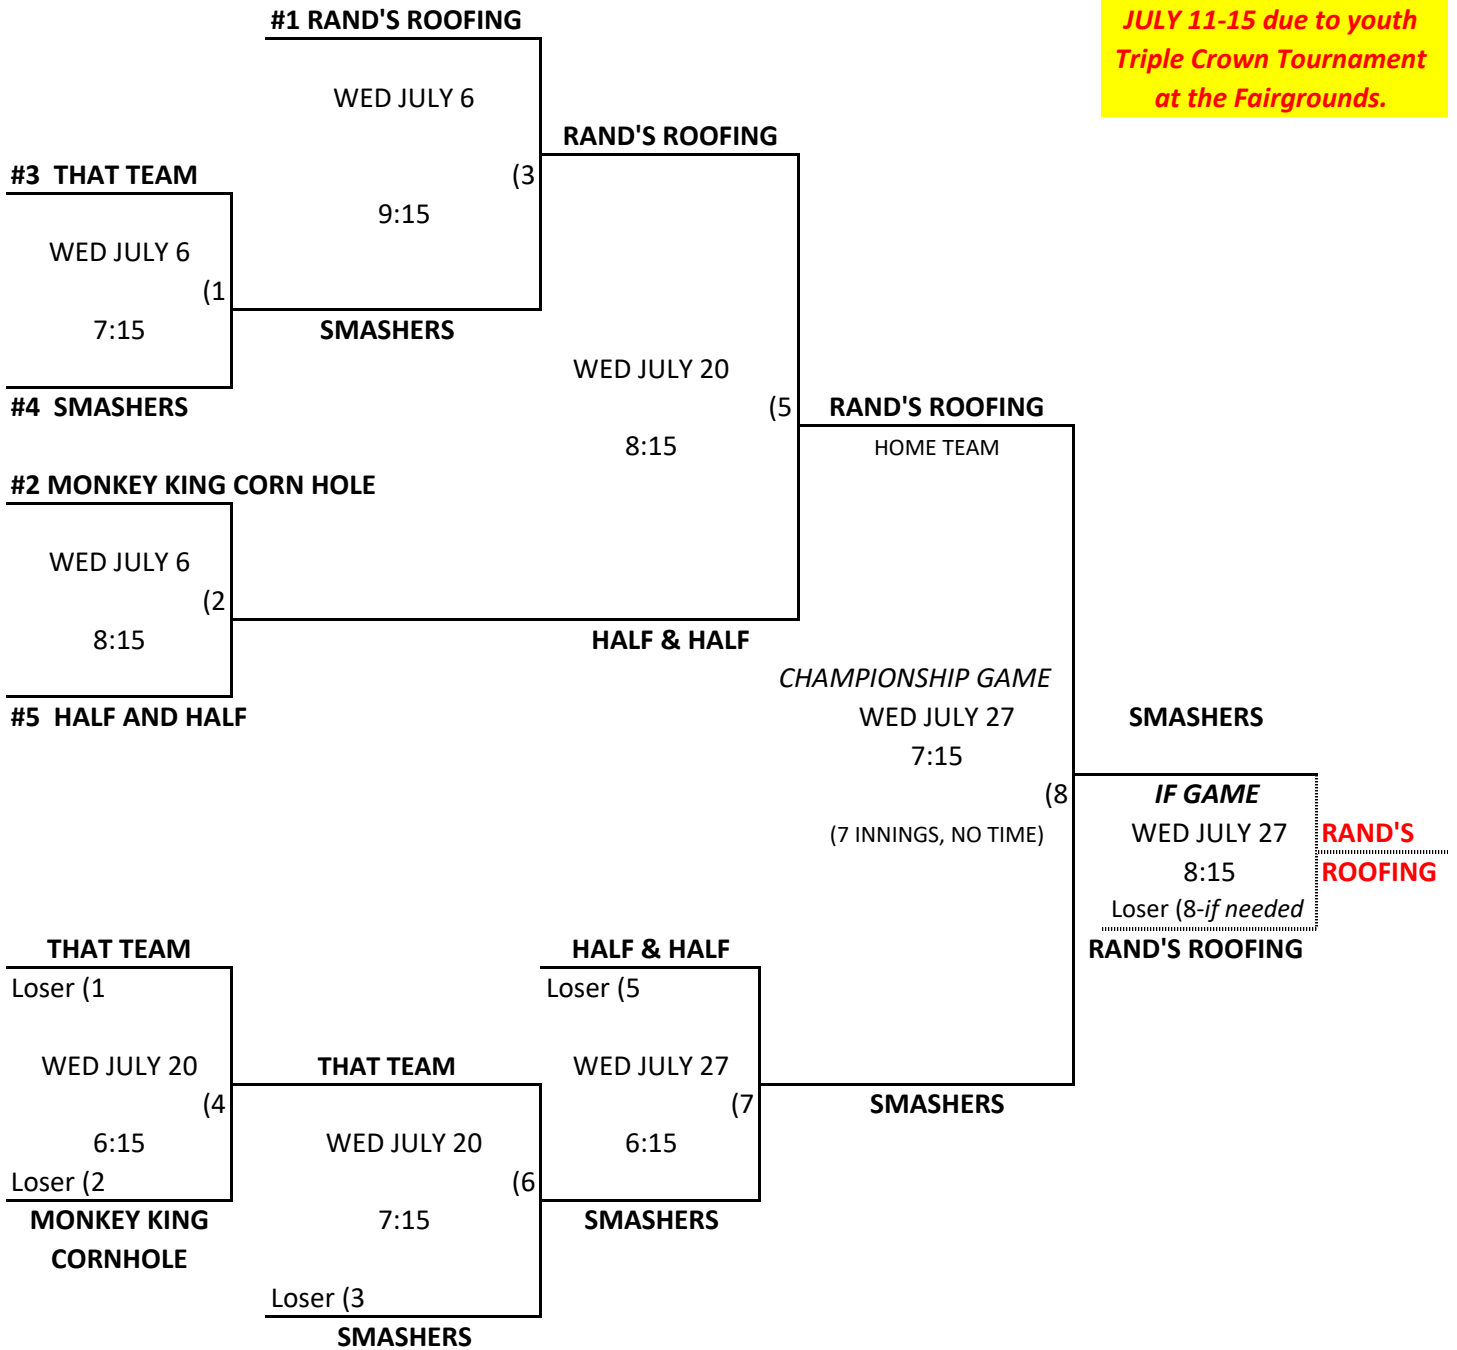

WEDNESDAY CO-ED B - DOUBLE ELIMINATION TOURNAMENT
FIELD #2

**There will be NO GAMES
JULY 11-15 due to youth
Triple Crown Tournament
at the Fairgrounds.**

- Seeds:
- #1 RAND'S ROOFING
 - #2 MONKEY KING CORN HOLE
 - #3 THAT TEAM
 - #4 SMASHERS
 - #5 HALF AND HALF

*Team with highest seed in each bracket will be home team *with the exception of Championship Game.*

In Championship Game, undefeated team will be home team.

In the event of an IF Game, there will be a coin toss. Team that beat undefeated team will call heads/tails.

WEDNESDAY CO-ED C - DOUBLE ELIMINATION TOURNAMENT

FIELD #4

There will be NO GAMES JULY 11-15 due to youth Triple Crown Tournament at the

#1 ON OUR WAY	<u>Seeds:</u>	#6 JB TEAM
#2 LEFTOVERS		#7 RIZE UP ROOFING
#3 BEAST MODE		#8 BANK OF UTAH
#4 AYY PITCHES		#9 SONS OF PITCHES
#5 WEBER HUMAN SERVICES		