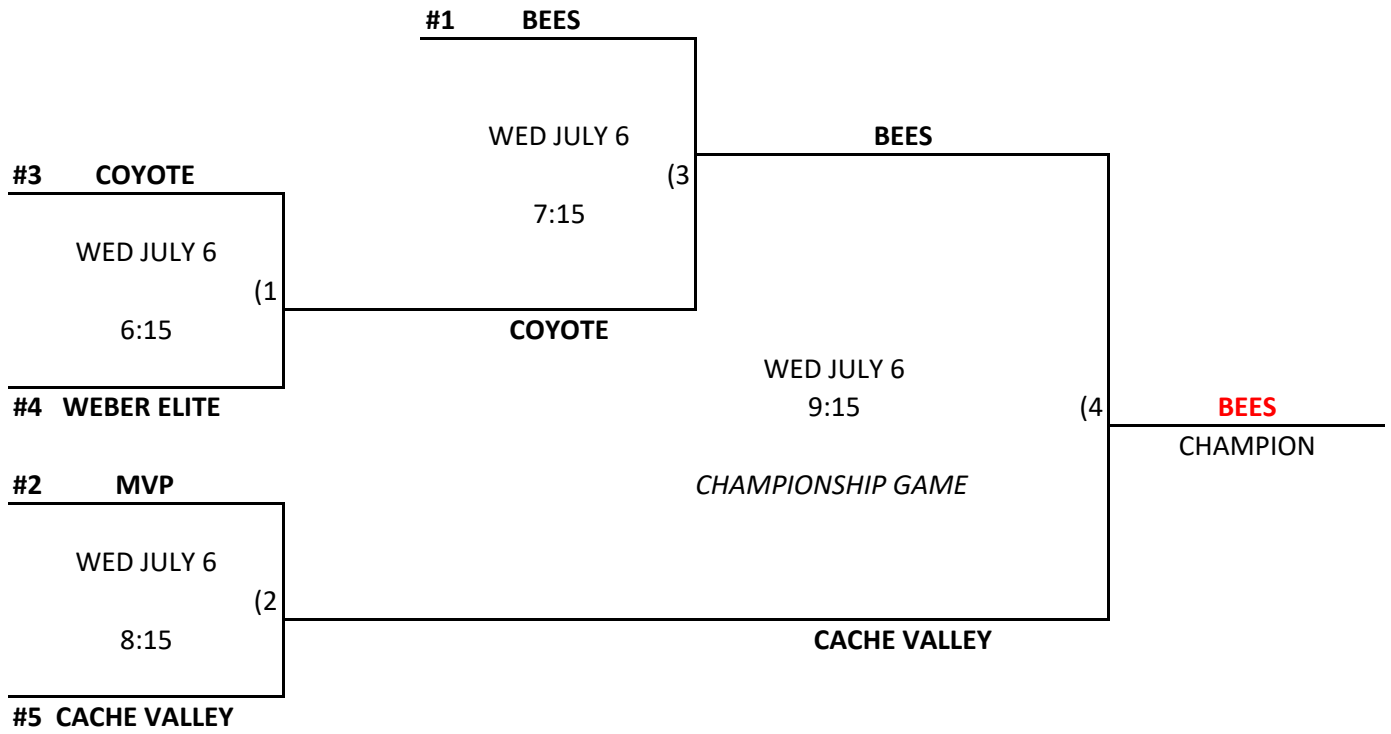

WEDNESDAY - GIRLS 12U TOURNAMENT
FIELD #1

TEAM WITH HIGHEST SEED IN EACH BRACKET WILL BE THE HOME TEAM.