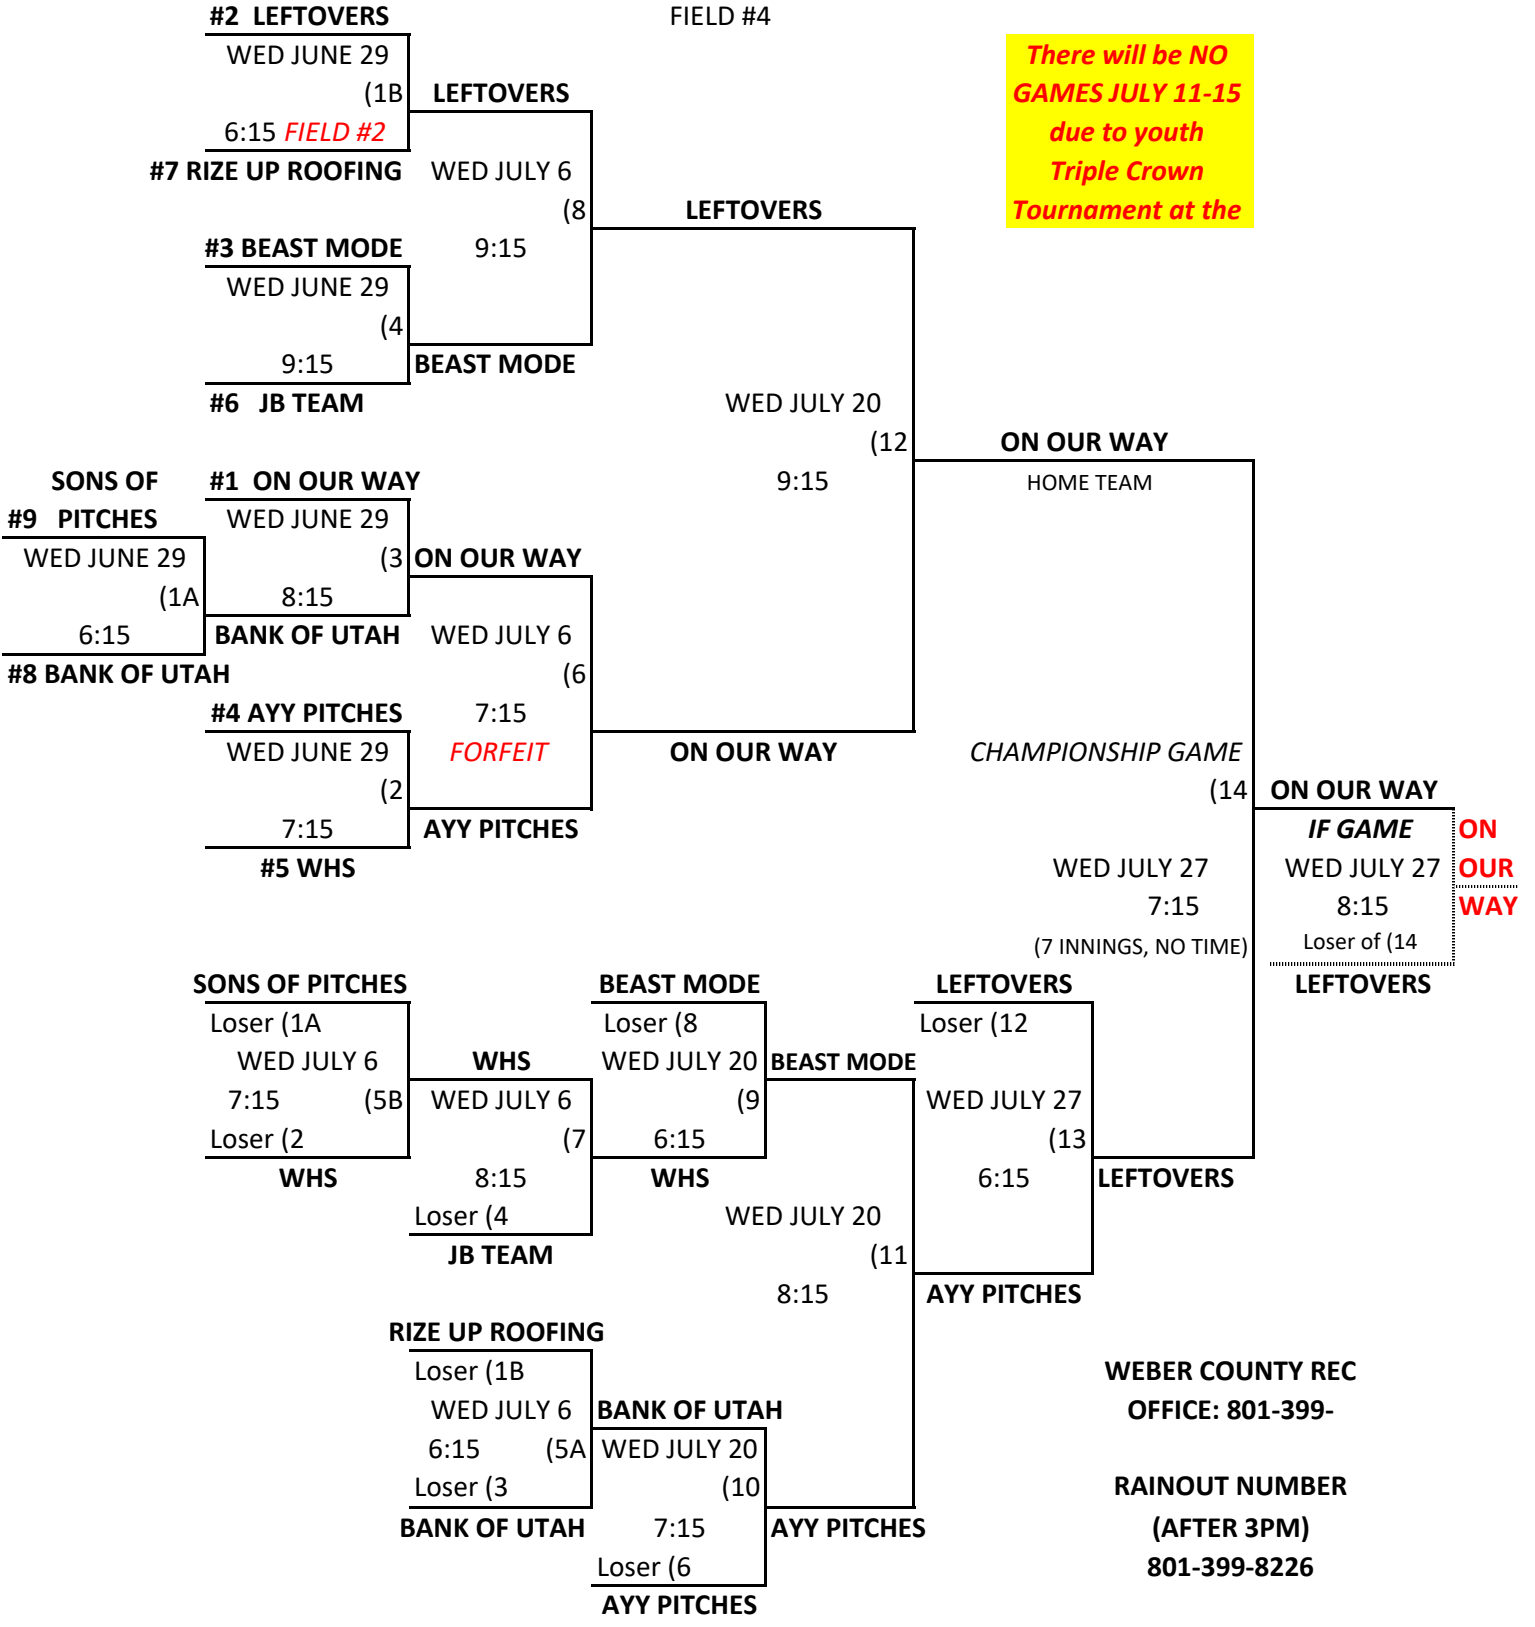

WEDNESDAY CO-ED B - DOUBLE ELIMINATION TOURNAMENT
FIELD #2

**There will be NO GAMES
JULY 11-15 due to youth
Triple Crown Tournament
at the Fairgrounds.**

- Seeds:
- #1 RAND'S ROOFING
 - #2 MONKEY KING CORN HOLE
 - #3 THAT TEAM
 - #4 SMASHERS
 - #5 HALF AND HALF

*Team with highest seed in each bracket will be home team *with the exception of Championship Game.*
In Championship Game, undefeated team will be home team.

In the event of an IF Game, there will be a coin toss. Team that beat undefeated team will call heads/tails.

WEDNESDAY CO-ED C - DOUBLE ELIMINATION TOURNAMENT

FIELD #4

There will be NO GAMES JULY 11-15 due to youth Triple Crown Tournament at the

#1 ON OUR WAY	<u>Seeds:</u>	#6 JB TEAM
#2 LEFTOVERS		#7 RIZE UP ROOFING
#3 BEAST MODE		#8 BANK OF UTAH
#4 AYY PITCHES		#9 SONS OF PITCHES
#5 WEBER HUMAN SERVICES		